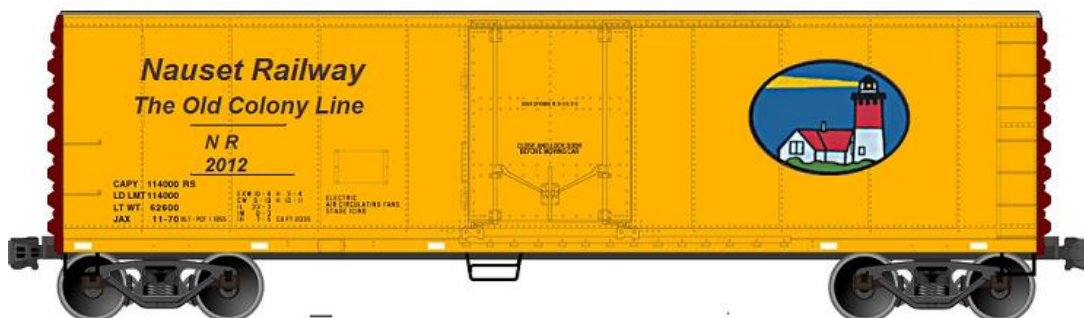

Nauset Model Railroad Club

P.O. Box 2111
Orleans, MA 02653

www.NausetModelRRclub.com

Club Location: 180 Route 6A (Hilltop Plaza), Orleans

Limited Run 40' Steel Reefer Club Car

Kits by *Accurail Inc.*

Nauset Railway "Old Colony Line" in 2 road numbers: 2012 and 4641

Order Form

Quantity	Description	Price
0	40' Reefer #2012 - Kit	\$25.00
0	40' Reefer #4641 - Kit	\$25.00

	Sub Total	
All order shipped to Massachusetts include the required 6.25% Massachusetts sales tax	Tax	
Shipping & Handling: \$8.00 for 1 or 2 cars to Lower 48 states (USPS Priority plus cushioned envelope) Other areas slightly higher.	Shipping & Handling	
	Total	