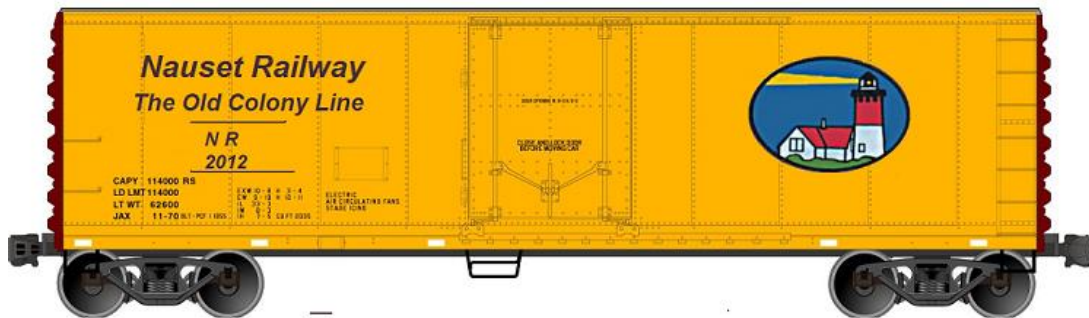

Nauset Model Railroad Club

P.O. Box 2111
Orleans, MA 02653

www.NausetModelRRclub.com

Club Location: 180 Route 6A (Hilltop Plaza), Orleans

Limited Run 40' Steel Reefer Club Car

Kits by *Accurail Inc.*

Nauset Railway "Old Colony Line" in 2 road numbers: 2012 and 4641

Order Form

Quantity	Description	Price
0	40' Reefer #2012 - Kit	\$25.00
0	40' Reefer #4641 - Kit	\$25.00

	Sub Total	
All order shipped to Massachusetts include the required 6.25% Massachusetts sales tax	Tax	
S & H: \$10.40 for 1 or 2 cars to ALL 50 states only. USPS Priority Mail cushioned envelope.	Shipping & Handling	
	Total	